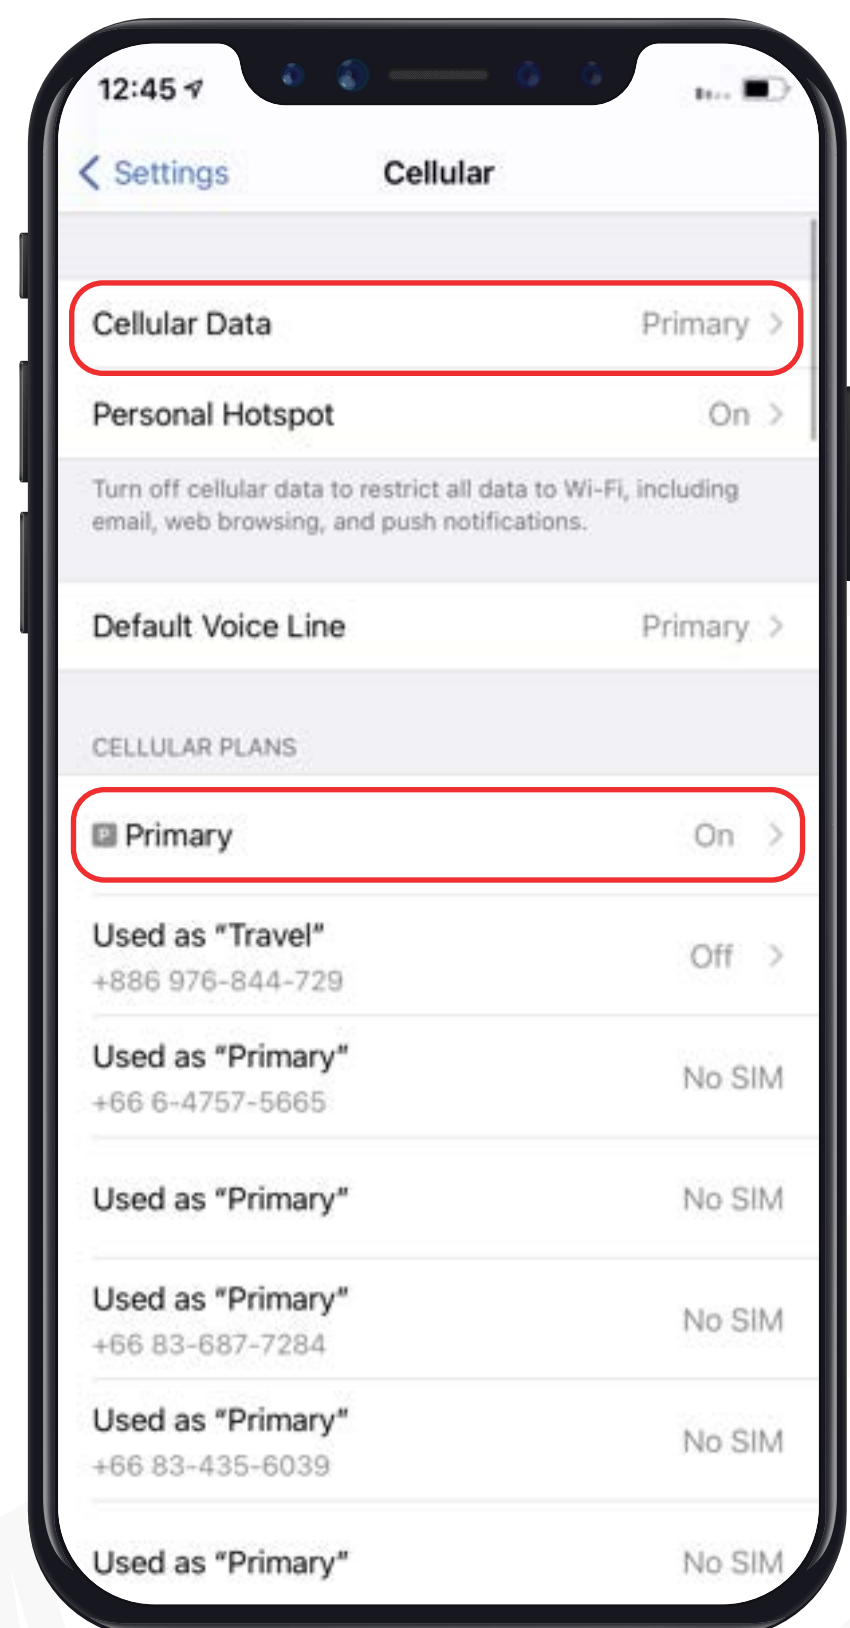

## \ APN Settings: KDDI (au) Package /

APN or "Access Point Name" is a set of configuration details required to connect to the internet. Since settings vary by country and network provider, please refer to the table below to configure your device:

	<5G NET>	<4G NET>
APN & APN Name	uad5gn.au-net.ne.jp	uno.au-net.ne.jp
Username	au@uad5gn.au-net.ne.jp	685840734641020@uno.au-net.ne.jp
Password	au	KpyrR6BP
Authen-tication	CHAP	CHAP

\*Normally, the system will be set automatically

## Step 1

Upon arrival at your destination, insert the SIM card into your device.

## Step 2

Wait a moment for your device to search for a signal. It will connect to the network automatically. Your service period begins as soon as the signal is received.

1 Go to Settings and select Cellular.