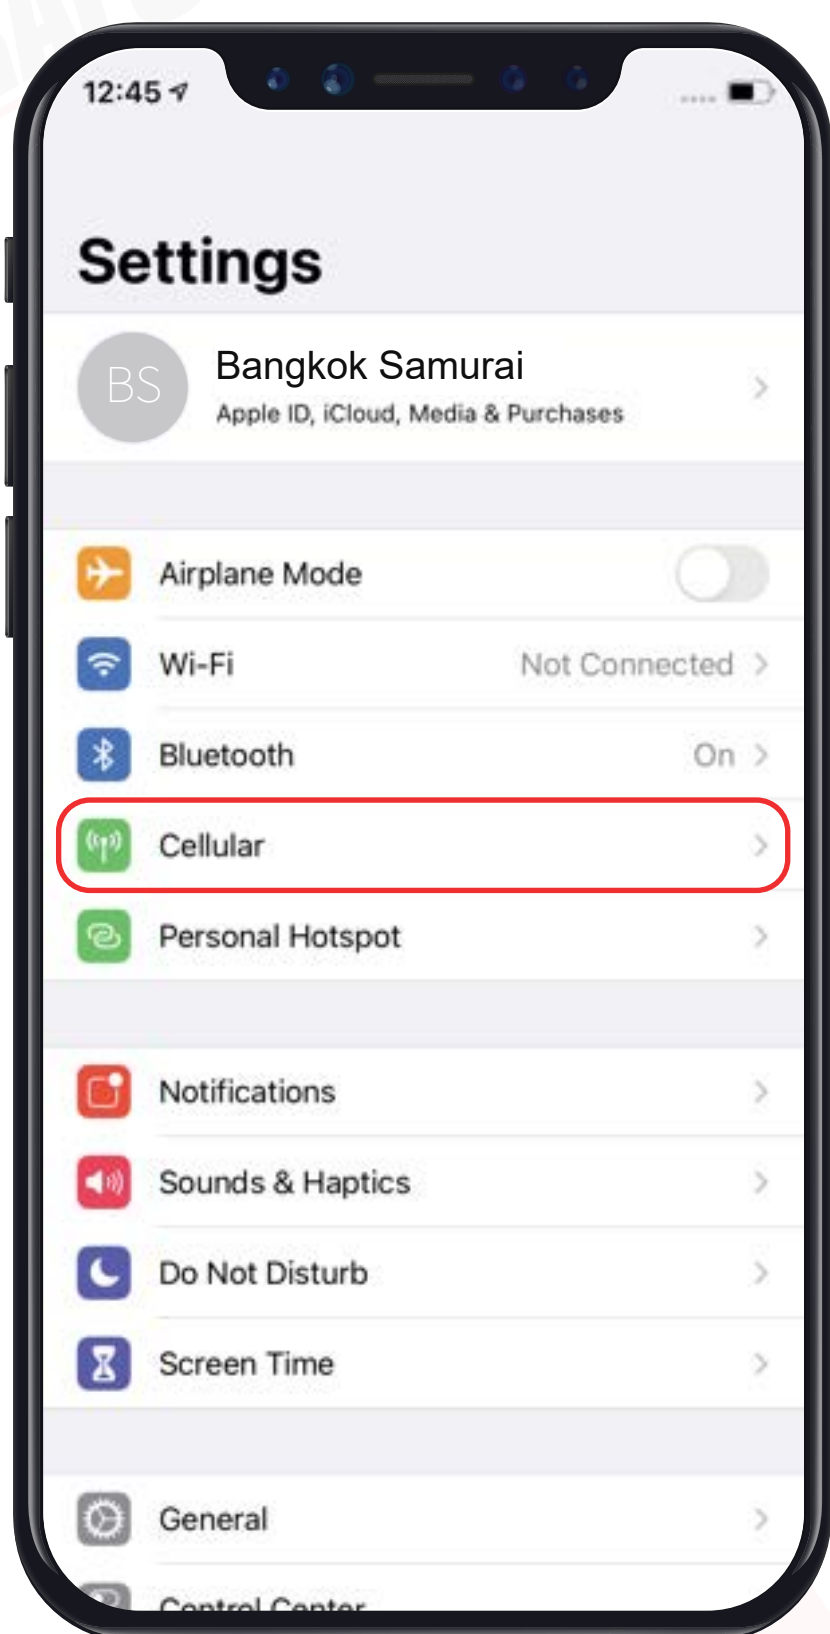

## \ APN Settings: KDDI (au) Package /

APN or "Access Point Name" is a set of configuration details required to connect to the internet. Since settings vary by country and network provider, please refer to the table below to configure your device:

	<5G NET>	<4G NET>
APN & APN Name	uad5gn.au-net.ne.jp	uno.au-net.ne.jp
Username	au@uad5gn.au-net.ne.jp	685840734641020@uno.au-net.ne.jp
Password	au	KpyrR6BP
Authen-tication	CHAP	CHAP

\*Normally, the system will be set automatically

## Step 1

Upon arrival at your destination, insert the SIM card into your device.

## Step 2

Wait a moment for your device to search for a signal. It will connect to the network automatically. Your service period begins as soon as the signal is received.

1 Go to Settings and select Cellular.