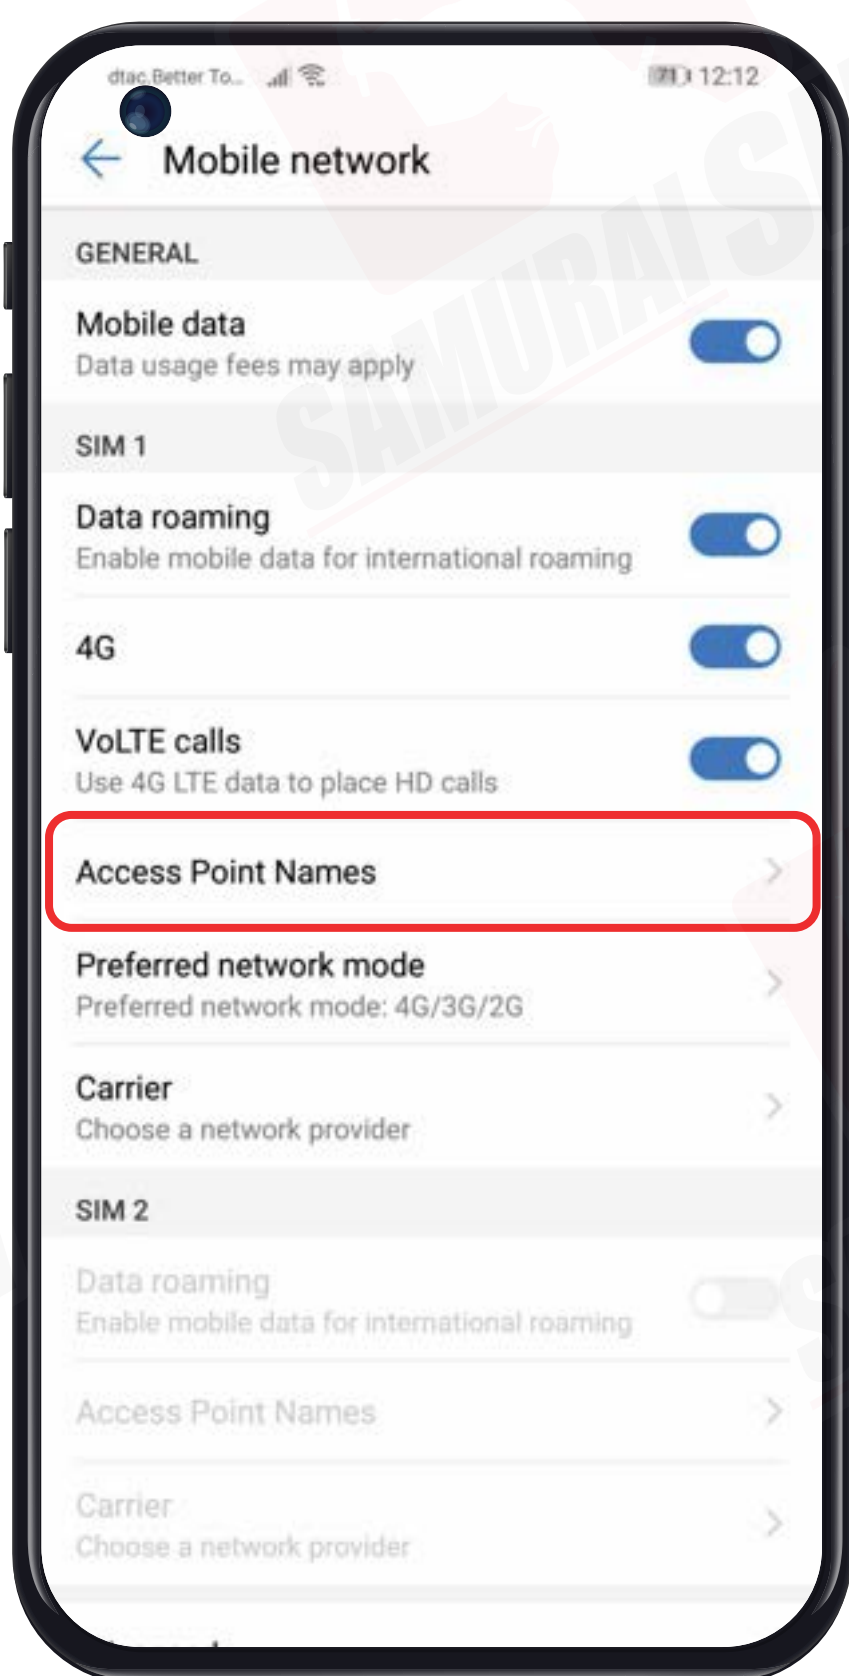

## Step 1

Upon arrival at your destination, insert the SIM card into your device.

## Step 2

Wait a moment for your device to search for a signal. It will connect to the network automatically. Your service period begins as soon as the signal is received.

## Step 3

Turn on Mobile Data to connect to the internet.

1 Go to Settings and select Wireless & networks.

2 Select Mobile network.

3 Switch on Mobile

4

# How to Set Up APN

1 Go to Settings and select Wireless & networks.

2 Select Mobile network.

3 Select Access Point Names (APN).

4 Tap the three-dot menu ( ) in the top right corner and select New APN.

5