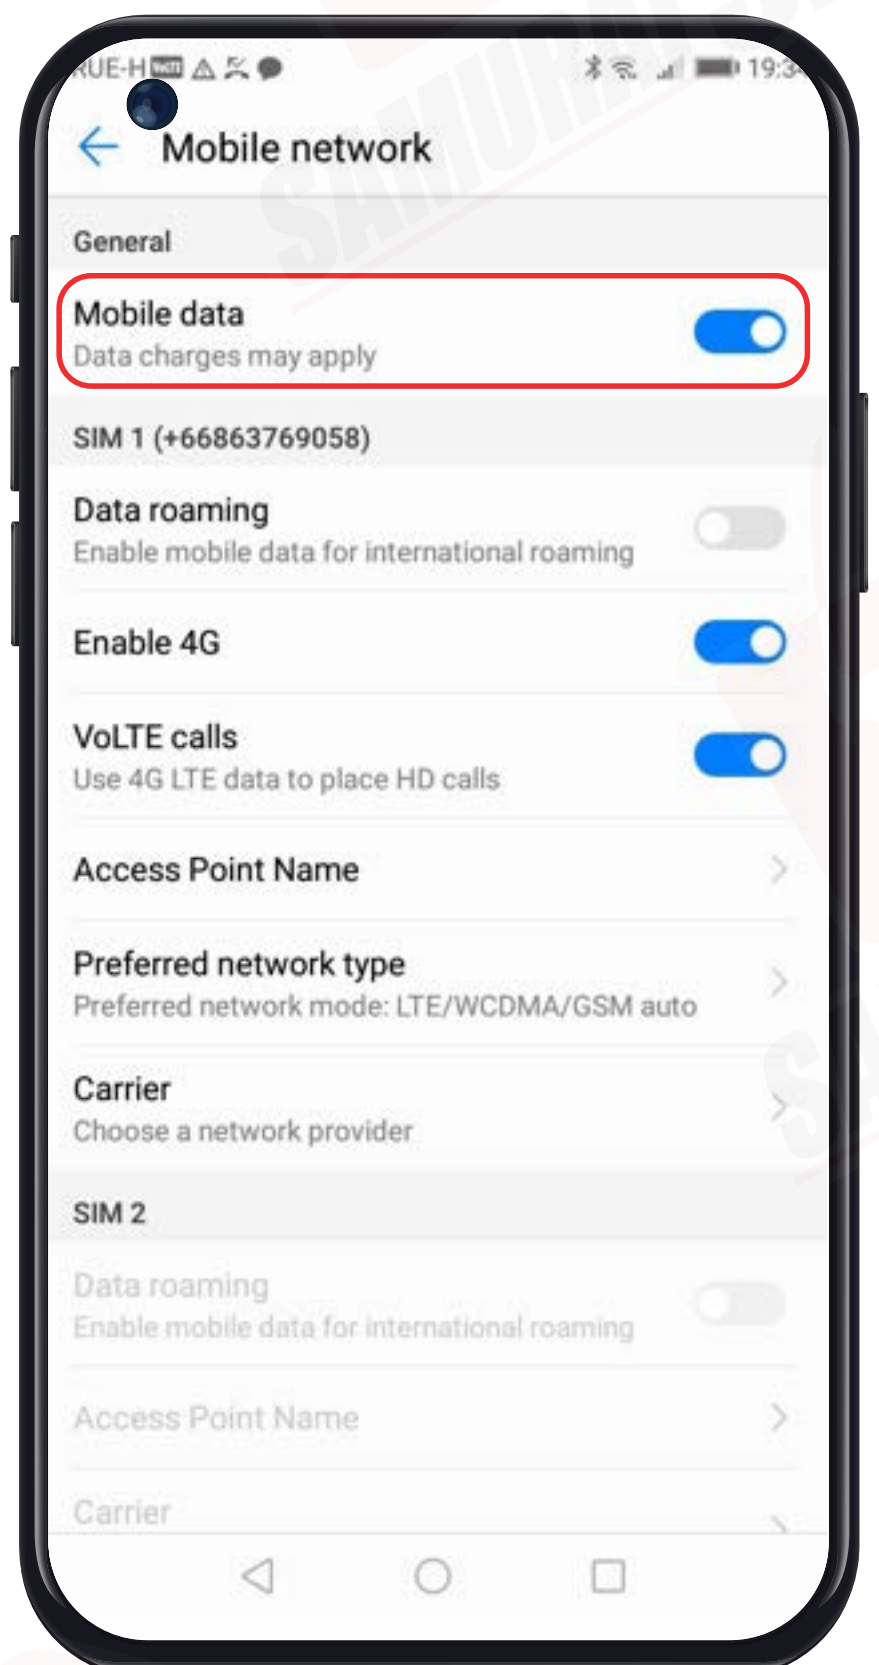

## Step 1

Upon arrival at your destination, insert the SIM card into your device.

## Step 2

Wait a moment for your device to search for a signal. It will connect to the network automatically. Your service period begins as soon as the signal is received.

## Step 3

Turn on Mobile Data to connect to the internet.

1 Go to Settings and select Wireless & networks.

2 Select Mobile network.

3 Switch on Mobile

4

# How to Set Up APN

1 Go to Settings and select Wireless & networks.

2 Select Mobile network.

3 Select Access Point Names (APN).

4 Tap the three-dot menu ( ) in the top right corner and select New APN.

5