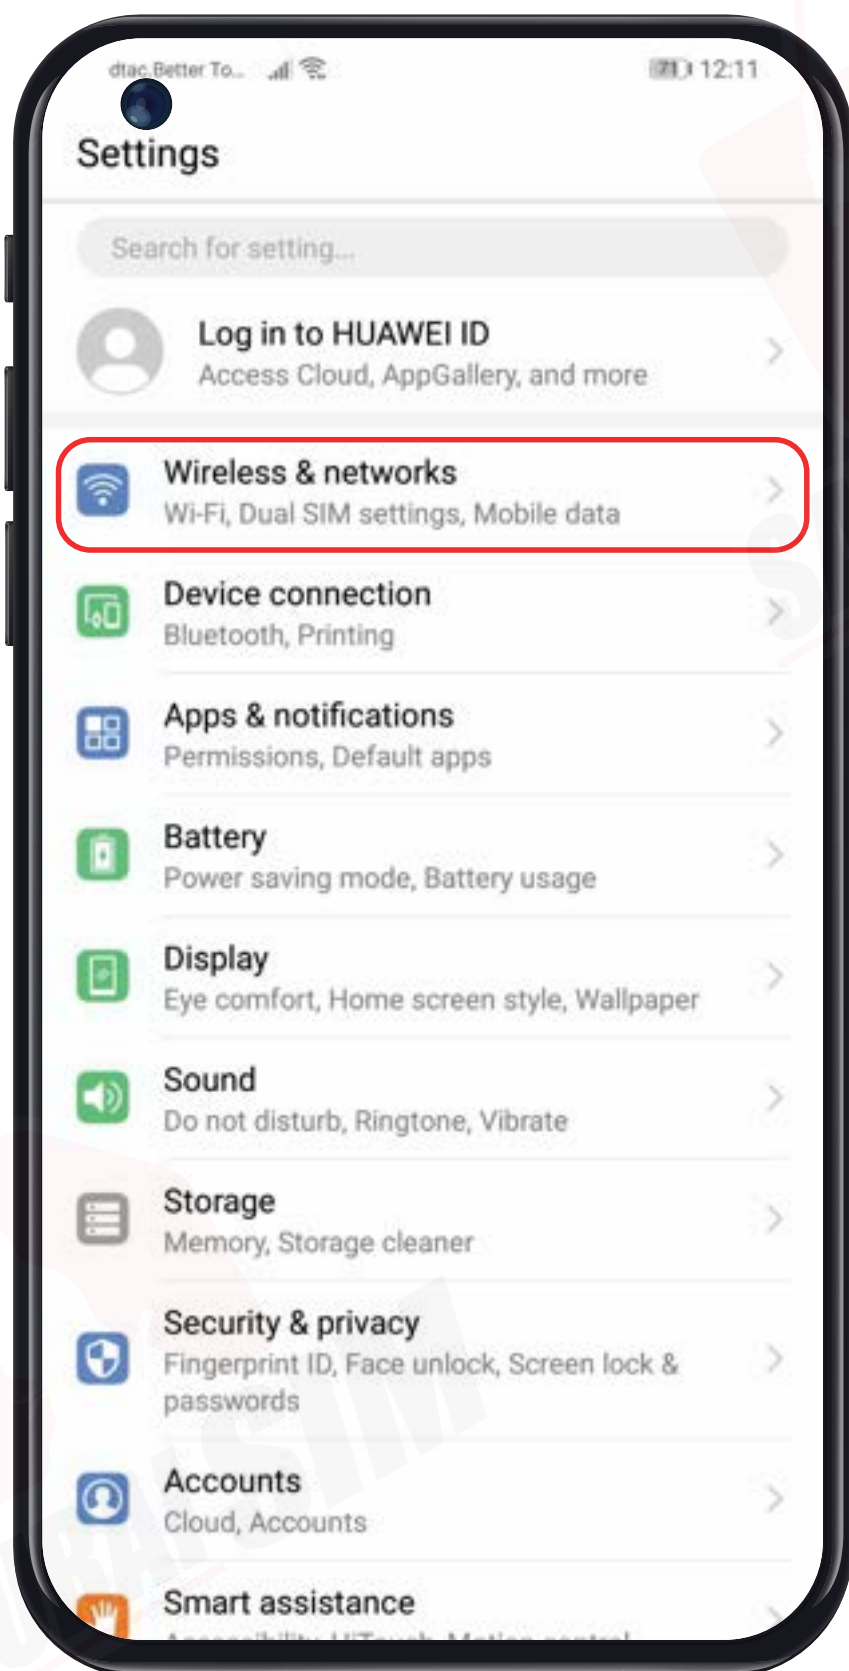

## Step 1

Upon arrival at your destination, insert the SIM card into your device.

## Step 2

Wait a moment for your device to search for a signal. It will connect to the network automatically. Your service period begins as soon as the signal is received.

## Step 3

Turn on Mobile Data to connect to the internet.

1 Go to Settings and select Wireless & networks.

2 Select Mobile network.

3 Switch on Mobile

4

# How to Set Up APN

1 Go to Settings and select Wireless & networks.

2 Select Mobile network.

3 Select Access Point Names (APN).

4 Tap the three-dot menu ( ) in the top right corner and select New APN.

5