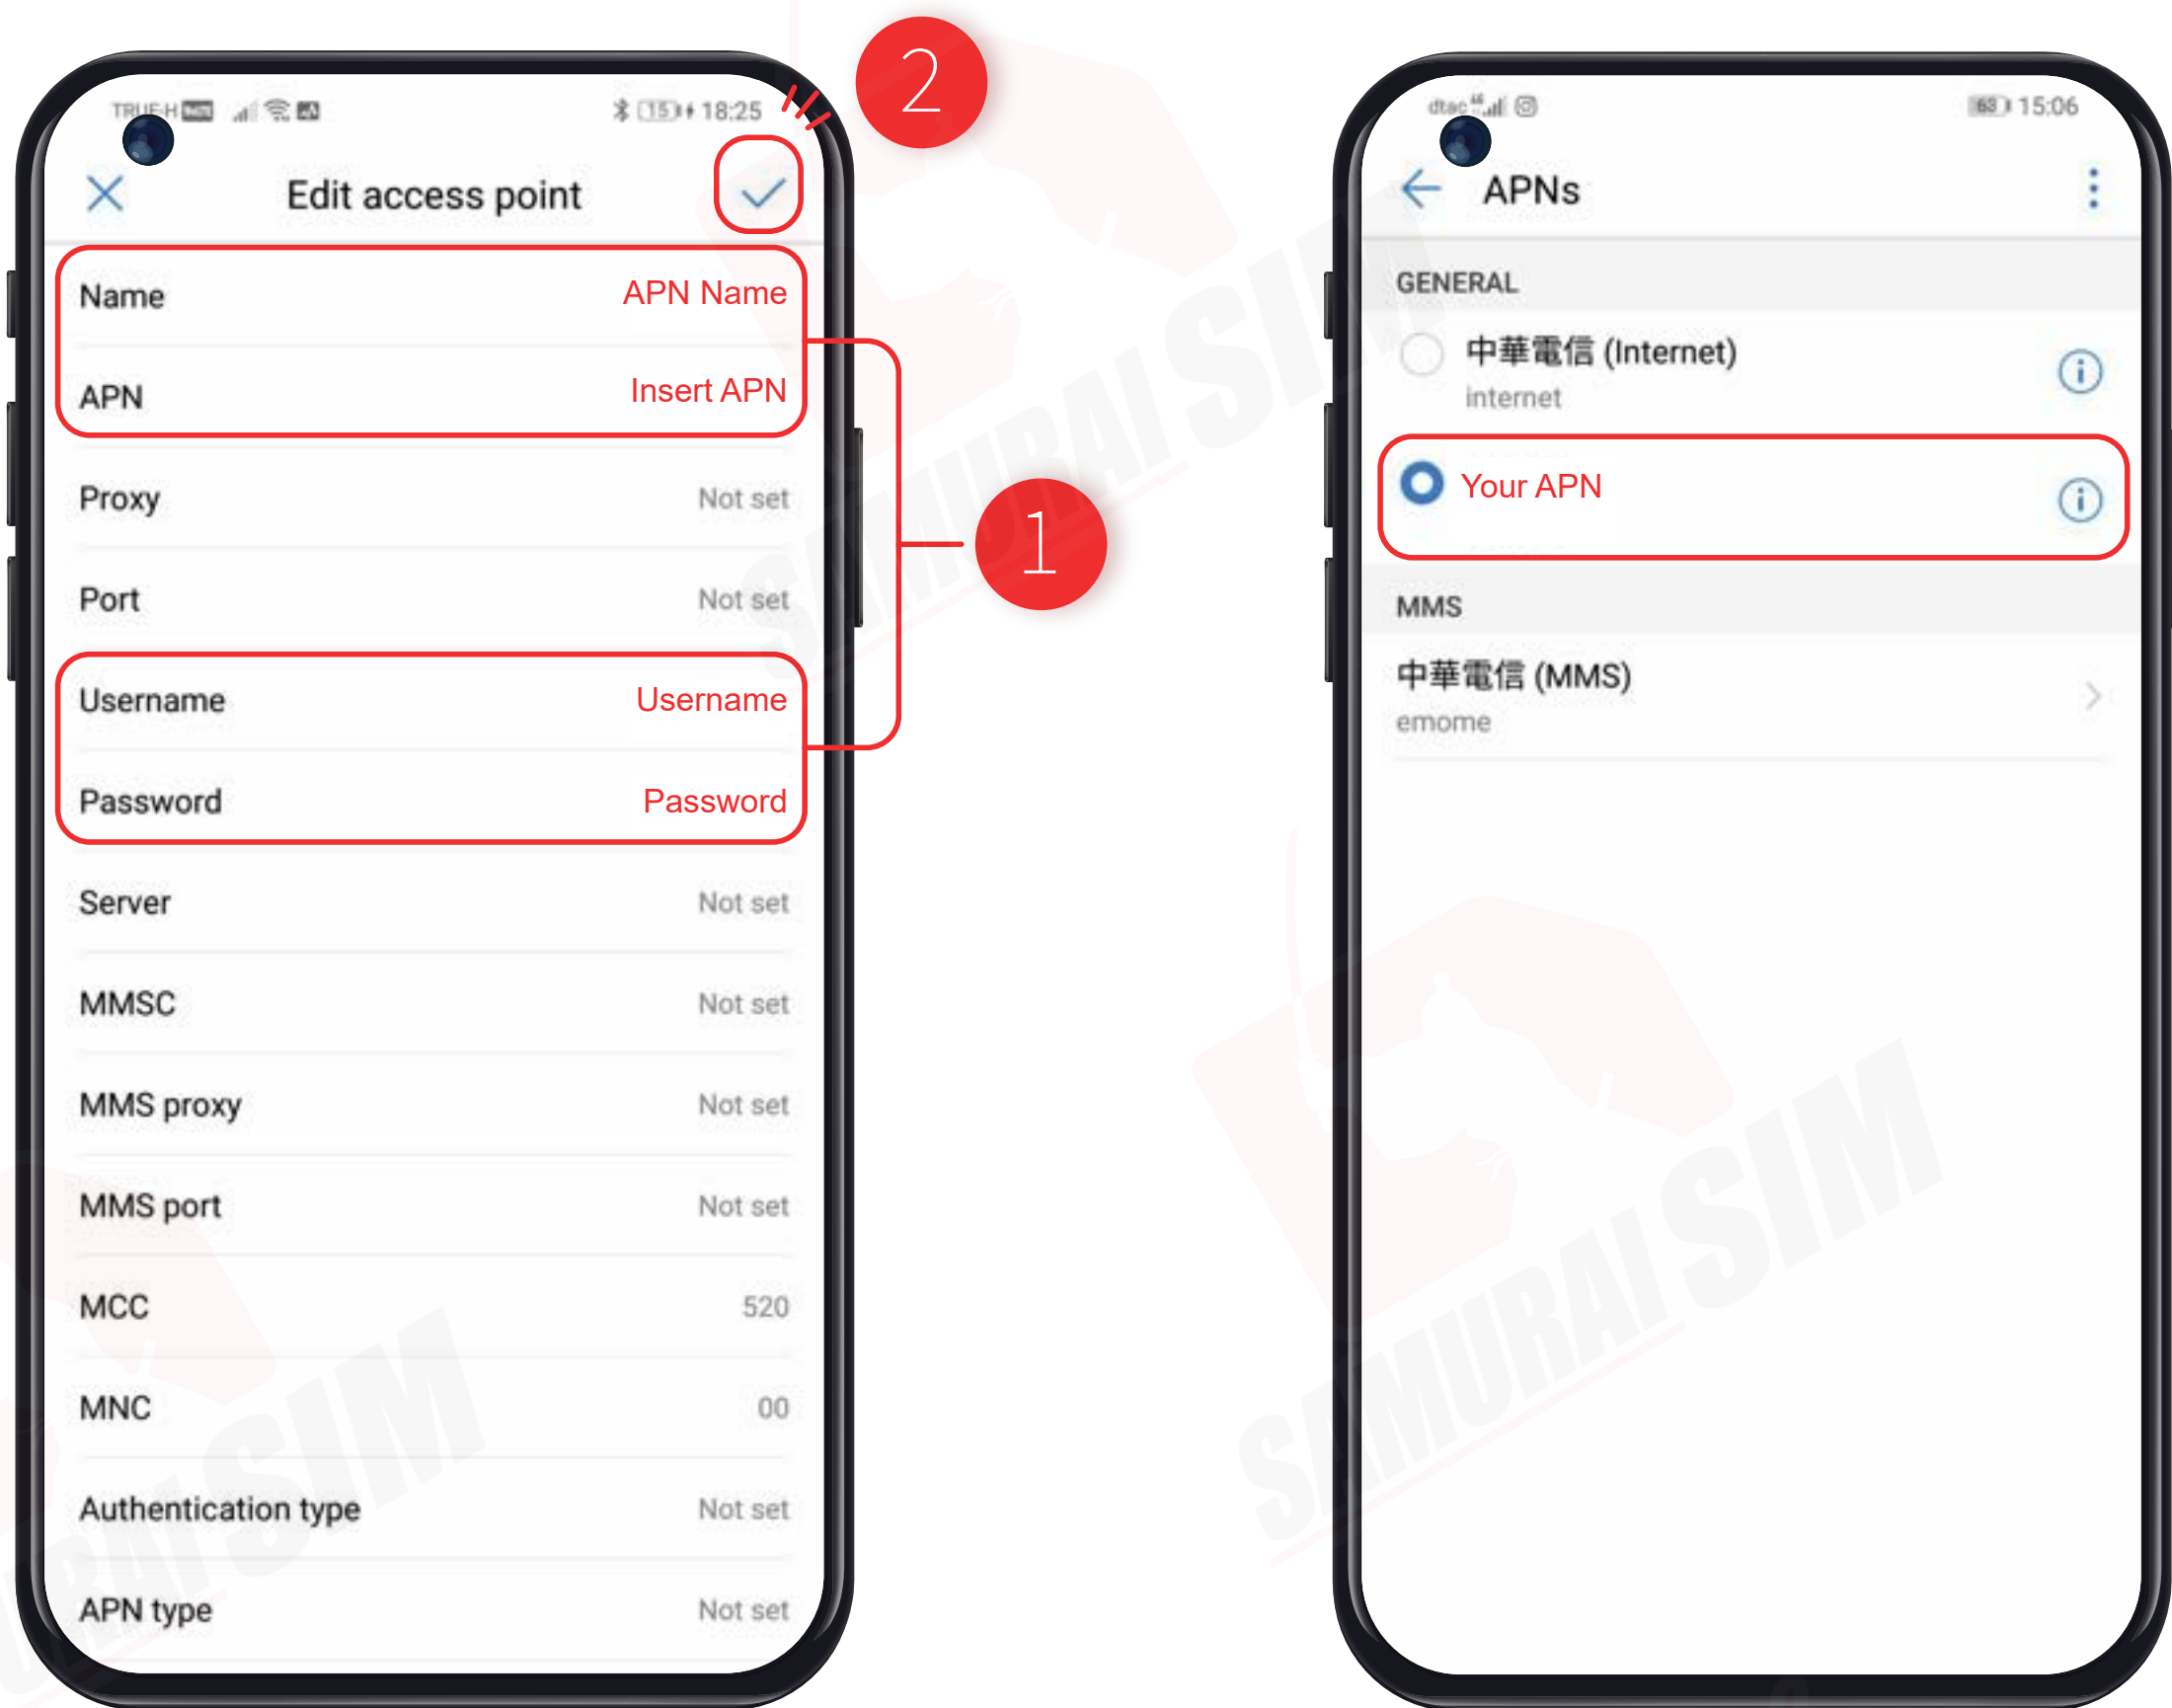

How to Set Up APN

5 Enter the APN details according to your package (refer to the information provided on Page 3 of the manual), then tap Save or the checkmark icon.

6 Select the new APN profile you just created to activate the connection.