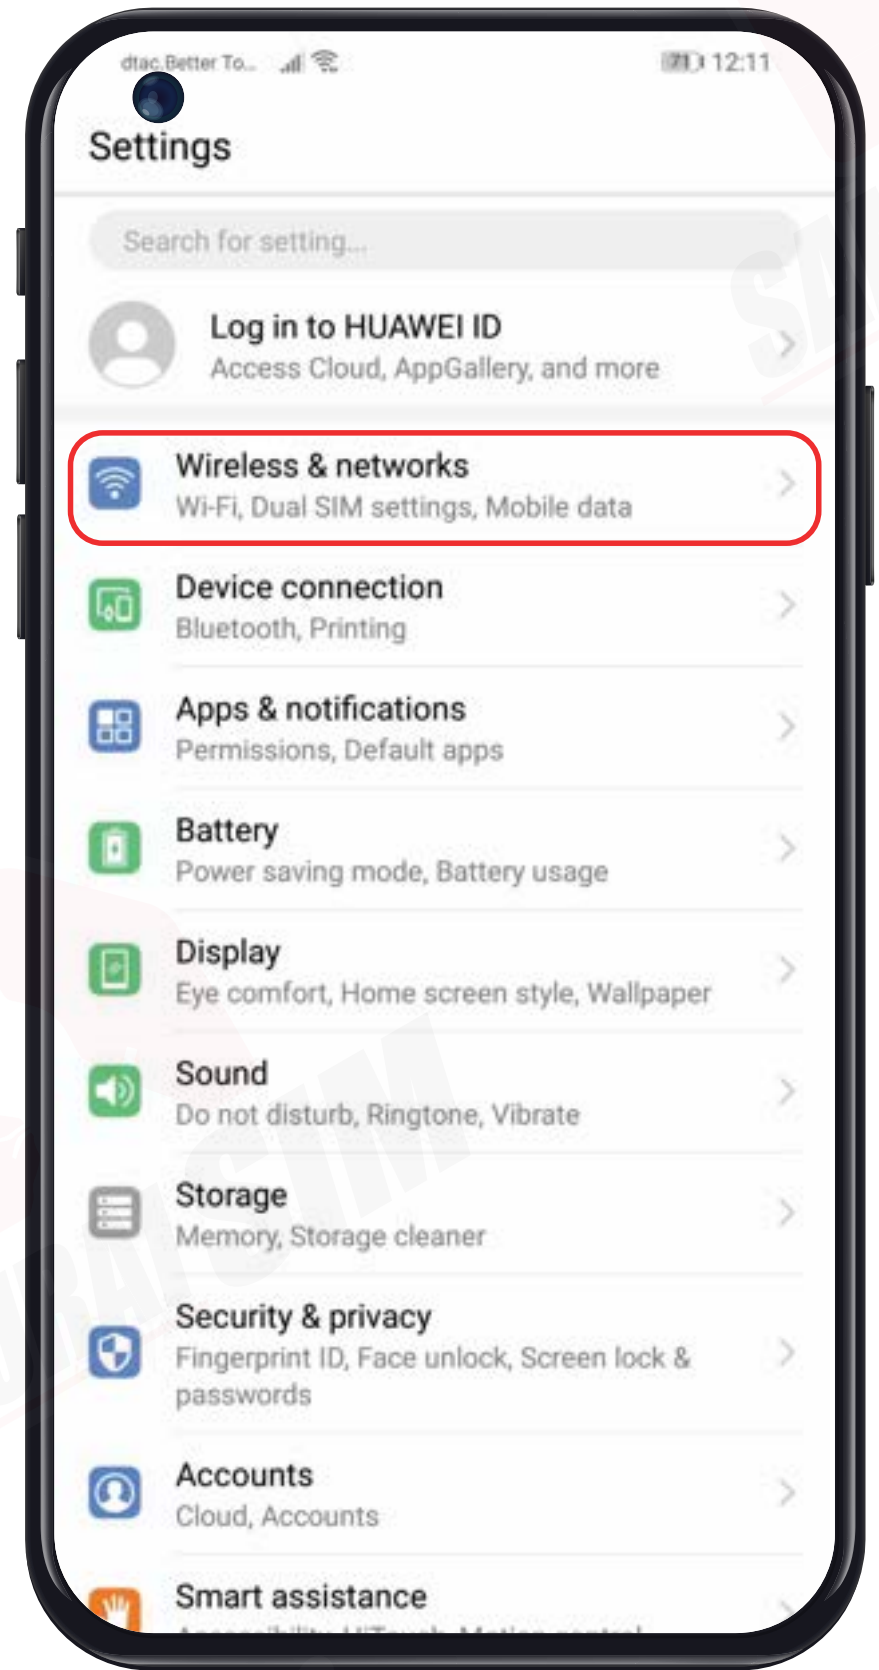

## Step 1

Upon arrival at your destination, insert the SIM card into your device.

## Step 2

Wait a moment for your device to search for a signal. It will connect to the network automatically. Your service period begins as soon as the signal is received.

## Step 3

Turn on Mobile Data to connect to the internet.

1 Go to Settings and select Wireless & networks.

2 Select Mobile network.

3 Switch on Mobile

4